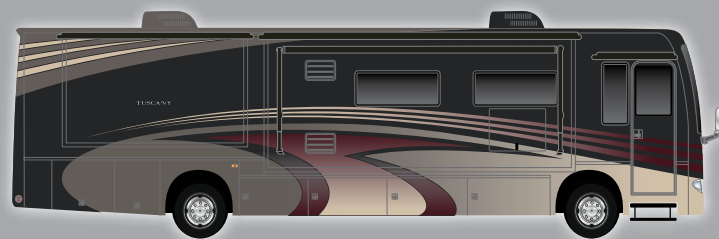

MIDNIGHT EMBER FULL BODY PAINT