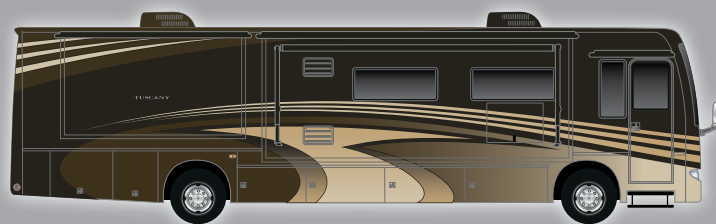

ROCKY ROAD FULL BODY PAINT