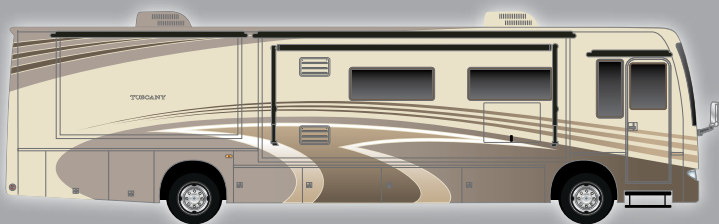

INTERIOR

- Hardwood Raised Panel Cabinet Doors
- Solid Surface Countertops Throughout
- Day/Night Roller Shades in Living Area and Bedroom
- Porcelain Tile Flooring
- Fireplace
- UltraLeather Expanding 'J' Lounge - Passenger Side
- Cantilever Buffet with Additional Storage and Four Chairs (2 Fixed and 2 Folding)
- King Bed with Pillow Top Mattress
- Bedspread with Throw Pillows

KITCHEN

- Stainless Steel Residential Refrigerator w/ In-Door Ice & Water Dispenser
- 3 Burner Cooktop
- 1.8 Cu Ft Stainless Steel Space Saver Microwave/Convection Oven
- Single Lever Faucet with Sprayer and Water Filter Faucet

- Fantastic® Power Vent with Rain Sensor & Remote

ELECTRICAL & PLUMBING

- Dual 13.5 BTU Ducted Central Air Conditioners with Heat Pumps
- Central Vacuum System with Toe Kick Dustpan
- 50-amp, 120-volt Service
- Onan RV QD 8000 Diesel Generator
- Automatic Generator Start System
- 2000-watt Pure Sine Wave Inverter / 100-amp Converter
- (4) 6-volt Auxiliary House Batteries
- Battery Disconnect
- Carbon Monoxide, LP gas, and Smoke Detectors
- Monitor Panel with LPG Readout
- Stackable Washer & Dryer
- Full Height Shower with Door
- Skylight in Shower
- Foot Flush Porcelain Toilet w/ Sprayer
- Enclosed Heated Potable and Holding Tanks
- Black Tank Flush
- E-Z Flow Water Panel with Whole-House Water Filtration
- Exterior Shower
- Manual Power Cord Reel

BURLED BEACH FULL BODY PAINT