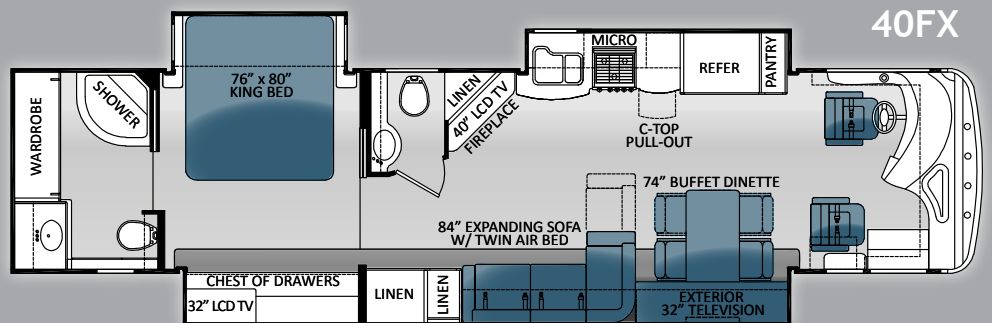

Chassis (Ford/Chevy)	Freightliner XC
Gross Vehicle (GVWR)	35,400
Gross Combined (GCWR)	45,400
Wheel Base	266"
Exterior Length (w/o ladder)*	40'-0"
Exterior Height (w/ AC)	12' 8"
Exterior Width (w/o mirrors)	101"
Interior Height	85"
Awning Size	13'
LPG (lbs)	126
Fresh Water (gal)	91
Waste Water (gal)	51
Grey Water (gal)	51
Water Heater (gal)	10
Furnace (BTUs)	(2) 20,000
Exterior Storage Capacity (cu. ft.)	215

STANDARD & OPTIONS

CHASSIS

- Freightliner XC Raised Rail Chassis
- 380-HP Cummins ISC Engine with 1,050 ft lb Torque
- 6 Speed Allison MH-3000 Automatic Transmission
- 22.5" Radial Tires with Aluminum Wheels 275/80R
- Full Air Brakes
- Air-Ride Suspension
- Exhaust Brake
- Dual Fuel Fills
- Emergency Start Circuit
- Full Width Stainless Stone Guard with TUSCANY Emblem
- 10,000 lb Trailer Hitch
- Automatic Hydraulic Leveling Jacks