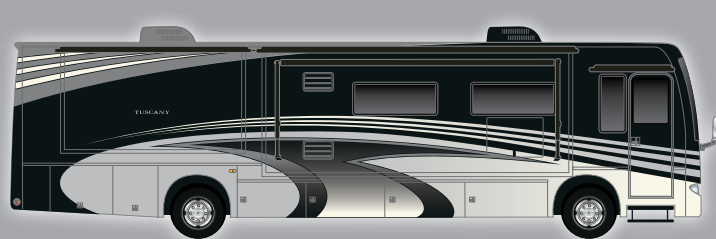

STORM SHADOW FULL BODY PAINT

IMPORTANT - PLEASE READ: Information published within this brochure reflects product design, fabrication, material, components and specifications at the date of printing. If your vehicle was manufactured before this brochure was published this information may not be accurate because vehicles assembled before the brochure was published may not have the same design, fabrication, materials, components and specification as represented in the brochure. If your vehicle was manufactured after this sales brochure was published the representations may not be accurate because, for product improvement reasons, we reserve the unilateral right, at any time, without prior notice, to make changes in product design, material, components and specifications. The date the brochure was published (i.e. "Julian date") is set forth on the last page of the brochure. IF CERTAIN INFORMATION PUBLISHED WITHIN THIS BROCHURE IS SIGNIFICANT TO YOUR PURCHASING DECISION, PLEASE CONSULT WITH YOUR SELLING DEALERSHIP TO CONFIRM THAT THE INFORMATION IS ACCURATE WITH RESPECT TO THE VEHICLE YOU ARE CONSIDERING PURCHASING. Photographs in the brochure may depict optional equipment or may only be available in certain floor plans. We reserve the right to make changes in prices and models and to discontinue models without notice or obligation. Components, appliances and the chassis may have been manufactured in a calendar year before the vehicle's designated model year. All capacities are approximate. The actual length of the vehicle may differ from that indicated in the brochure due to variances in the manufacturing processes and/or installed components. All dry weights are based on standard model features and do not include optional features or equipment. Components, appliances and features may differ to conform to local codes. Due to EPA environmental restrictions, engine power and torque ratings may change during any model year. The Thor Motor Coach logo and its design are registered trademarks. Other products and company names are trademarks and/or registered trademarks of their respective manufacturer. While the color of the motorhome's exterior and the interior fabrics depicted in this brochure are fair and reasonable depictions, the colors depicted may not be exact match of the actual colors because of variances in photo processing and printing. Component part and appliance manufacturers issue limited warranties covering portions of the vehicle not covered under the limited warranty we issue. To learn specific details regarding warranty coverage please consult your selling dealership or review the warranty packet inside the vehicle.

TUSCANY

LAMESA RV
EXPERIENCE LIFE

www.lamesarv.com
800-496-8778